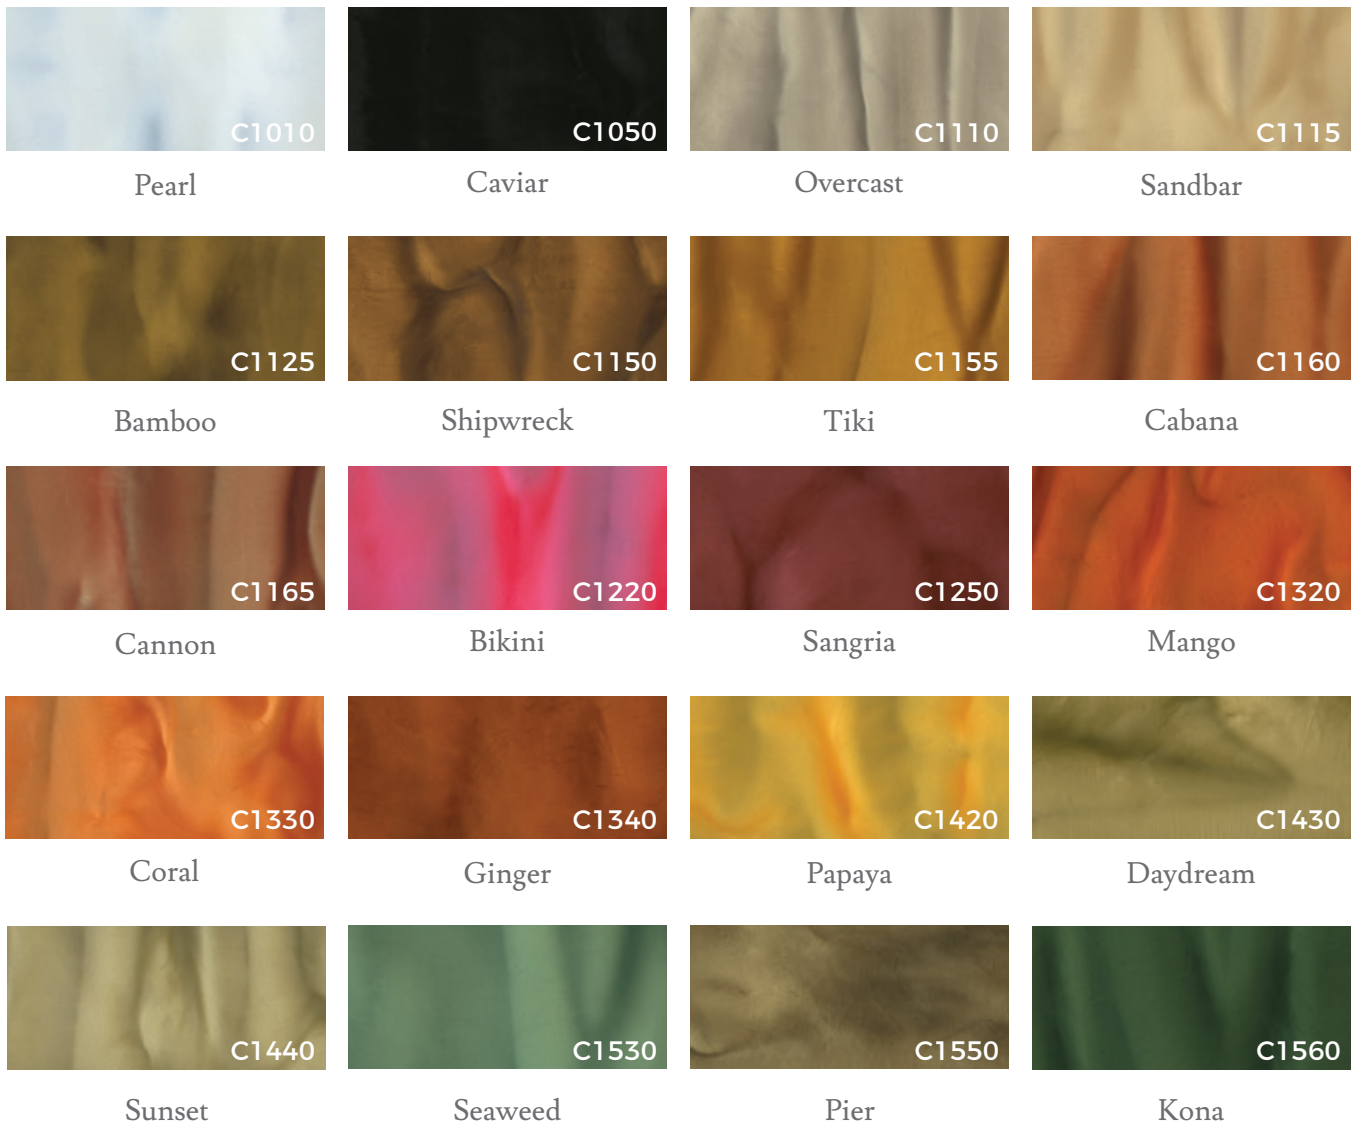

Mandarin

PLEASE CONSULT WITH CORROSHIELD'S TECHNICAL SERVICE FOR MORE ADVICE [1\(888\) 780-3229 \(2\)](tel:1-888-780-3229).  
 SAMPLE COLORS ARE AVAILABLE UPON REQUEST. COLORS MAY VARY BASED UPON TEXTURE AND METHOD OF APPLICATION. THESE REPRODUCTIONS ARE INTENDED TO PROVIDE AN INDICATION OF THE COLOR. APPLIED SAMPLES AND TEST PATCHES ARE RECOMMENDED FOR COLOR MATCHING AND FINAL APPROVALS.